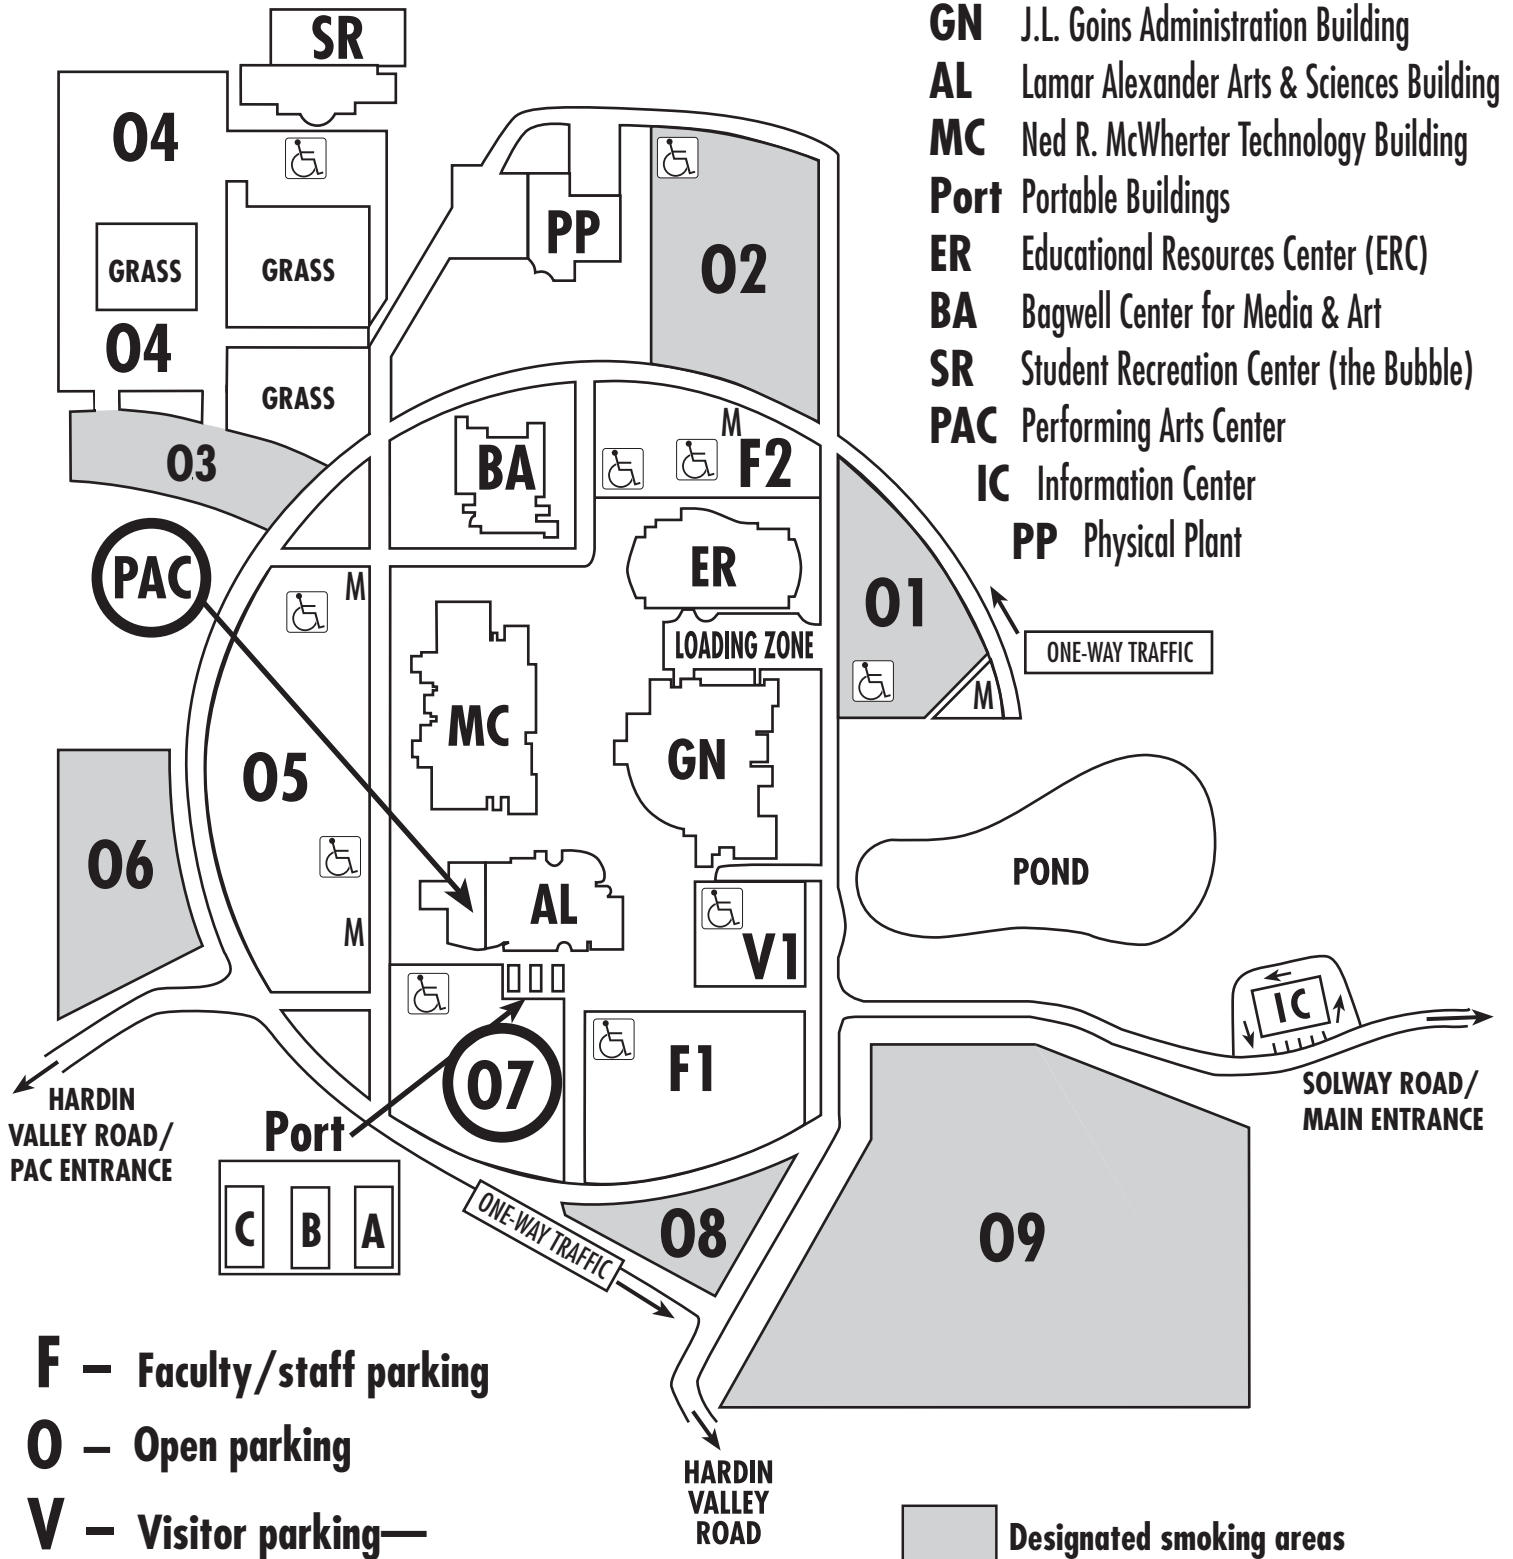

PARKING MAP

PELLISSIPPI CAMPUS

- GN** J.L. Goins Administration Building
- AL** Lamar Alexander Arts & Sciences Building
- MC** Ned R. McWherter Technology Building
- Port** Portable Buildings
- ER** Educational Resources Center (ERC)
- BA** Bagwell Center for Media & Art
- SR** Student Recreation Center (the Bubble)
- PAC** Performing Arts Center
- IC** Information Center
- PP** Physical Plant

- F** – Faculty/staff parking
- O** – Open parking
- V** – Visitor parking—
30-minute limit
(No student parking anytime)
- M** – Motorcycle parking
- Disabled parking

Designated smoking areas

No student parking in "F" parking lots or in loading zone behind Goins Building